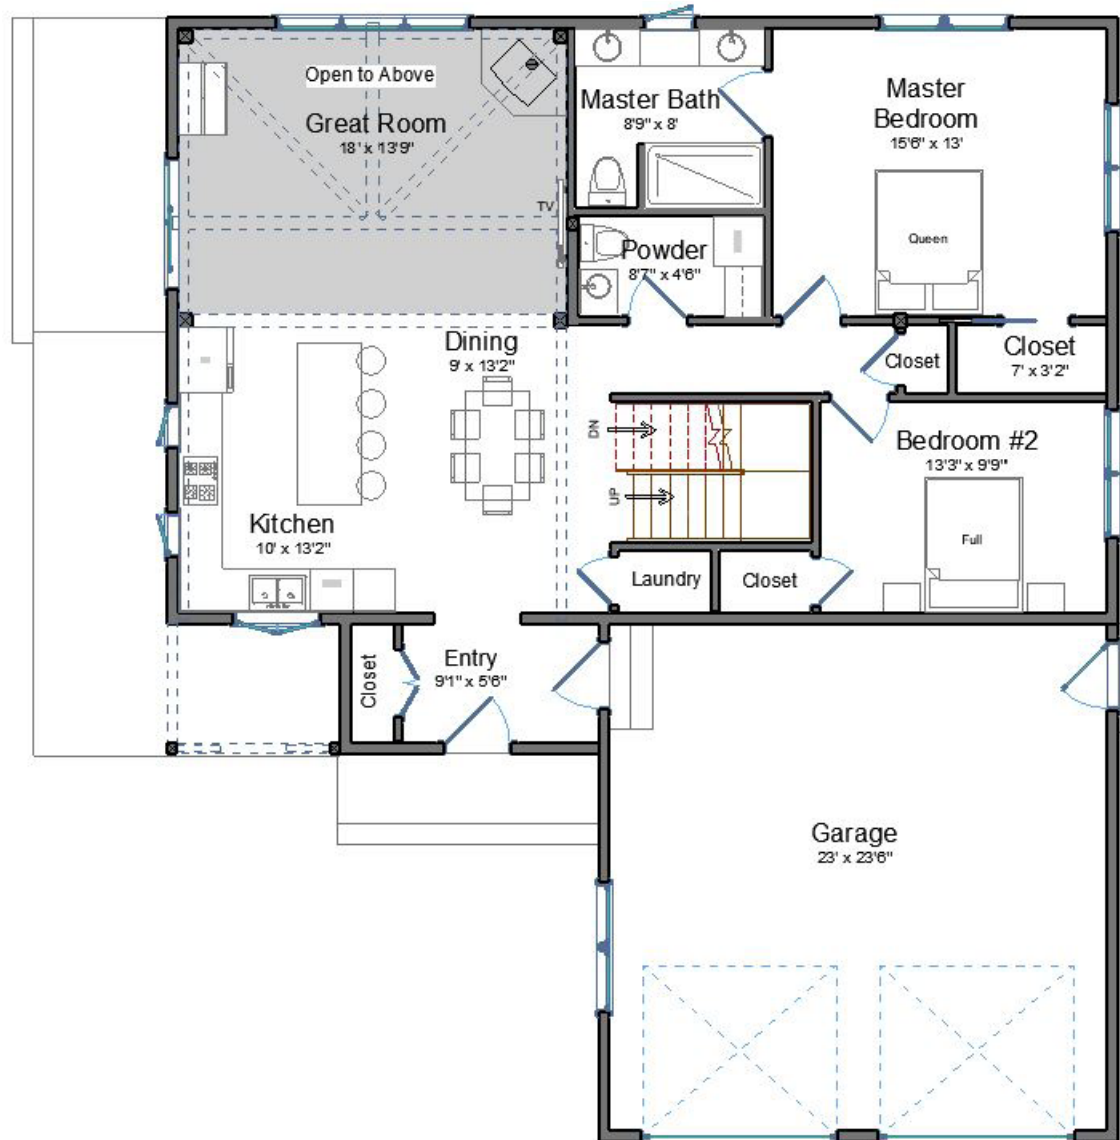

SQUARE FEET
1,817

BEDROOMS
4

BATHROOMS
3

Barnstead

1ST FLOOR

YBH *Properties*
AT EASTMAN

SQUARE FEET

Does not include porches

1,817

1ST FLOOR

1,239

GARAGE

578

Barnstead

2ND FLOOR

YBH *Properties*
AT EASTMAN™

SQUARE FEET

Does not include porches

1,817

1ST FLOOR

1,239

GARAGE

578

SQUARE FEET