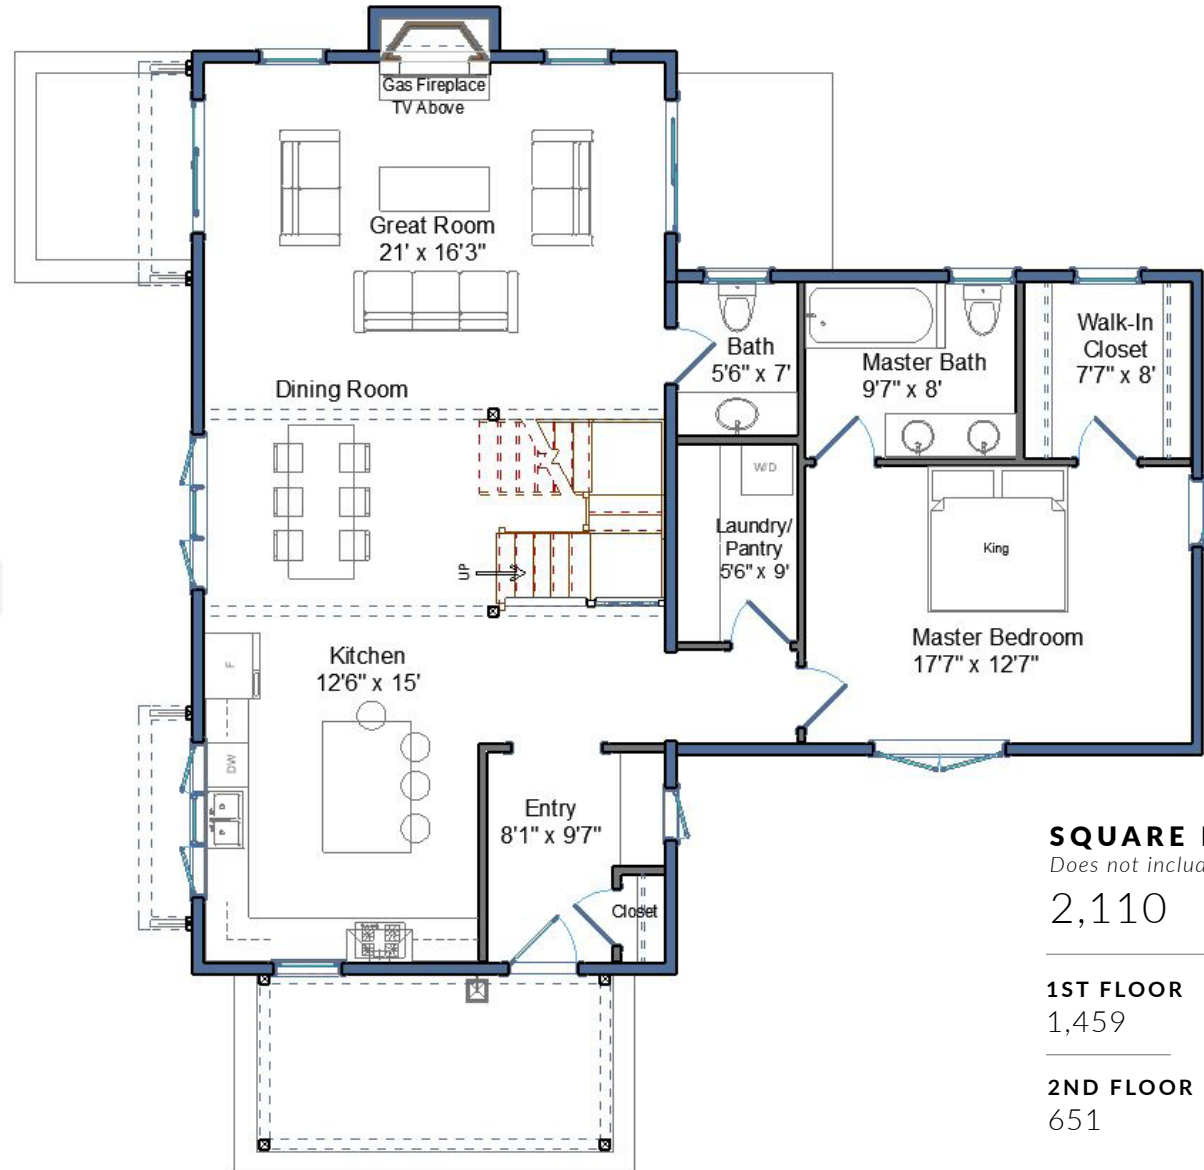

SQUARE FEET
2,110

BEDROOMS
3

BATHROOMS
2/2

Sandgate

1ST FLOOR

SQUARE FEET

Does not include garage or porch

2,110

1ST FLOOR

1,459

2ND FLOOR

651

Sandgate

2ND FLOOR

YBH *Properties*
AT EASTMAN™

SQUARE FEET

Does not include garage or porch

2,110

1ST FLOOR

1,459

2ND FLOOR

651

BASEMENT

SQUARE FEET

Does not include garage or porch

2,110

1ST FLOOR

1,459

2ND FLOOR

651