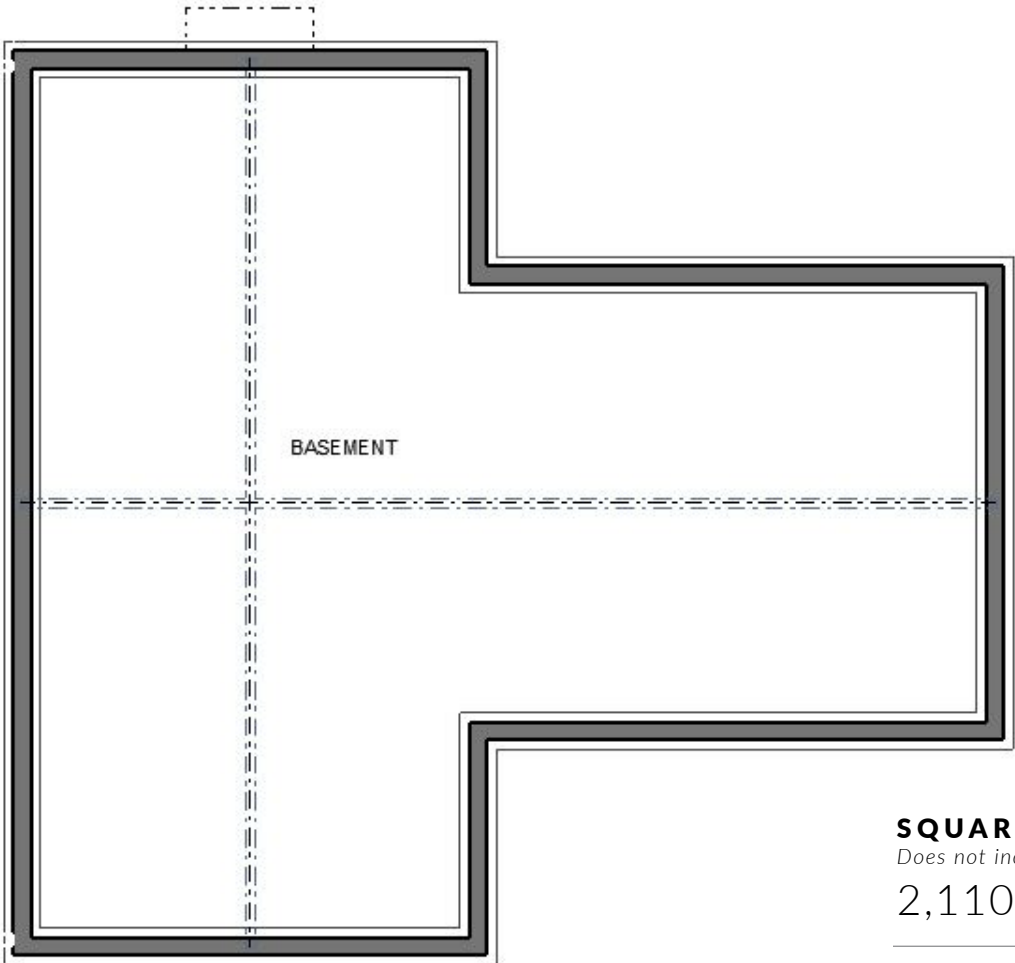

SQUARE FEET
2,110

BEDROOMS
3

BATHROOMS
2/2

Sandgate

1ST FLOOR

SQUARE FEET

Does not include garage or porch

2,110

1ST FLOOR

1,459

2ND FLOOR

651

Sandgate

2ND FLOOR

YBH *Properties*
AT EASTMAN™

SQUARE FEET

Does not include garage or porch

2,110

1ST FLOOR

1,459

2ND FLOOR

651

BASEMENT

SQUARE FEET