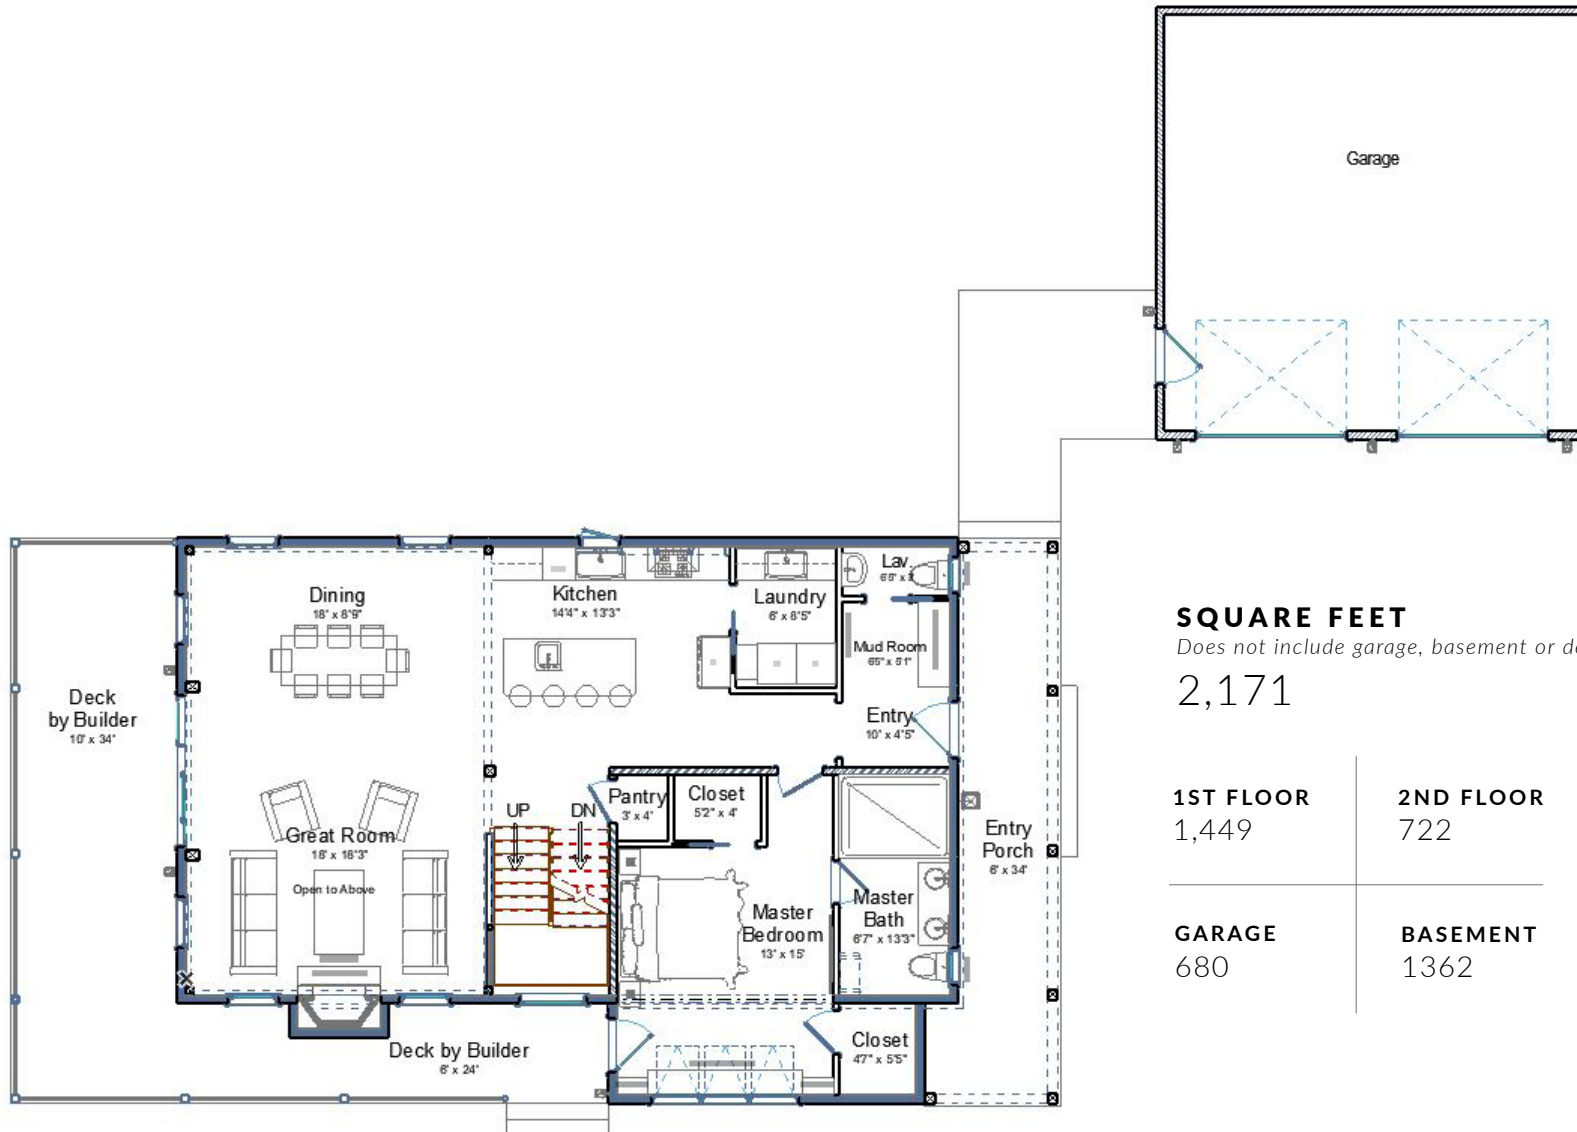

SQUARE FEET
2,171

BEDROOMS
3

BATHROOMS
2/1

Hanover

1ST FLOOR

SQUARE FEET

Does not include garage, basement or deck

2,171

1ST FLOOR
1,449

2ND FLOOR
722

GARAGE
680

BASEMENT
1362

Hanover

2ND FLOOR

SQUARE FEET

Does not include garage, basement or deck

2,171

1ST FLOOR
1,449

2ND FLOOR
722

GARAGE
680

BASEMENT
1362

Hanover

BASEMENT

SQUARE FEET