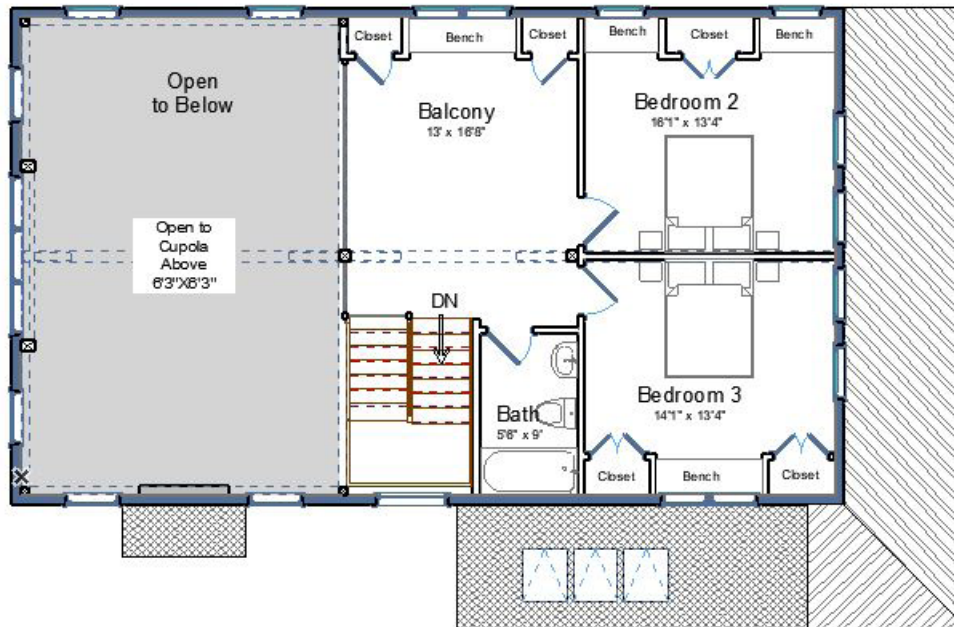

SQUARE FEET
2,171

BEDROOMS
3

BATHROOMS
2/1

Hanover

1ST FLOOR

SQUARE FEET

Does not include garage, basement or deck

2,171

1ST FLOOR
1,449

2ND FLOOR
722

GARAGE
680

BASEMENT
1362

Hanover

2ND FLOOR

SQUARE FEET

Does not include garage, basement or deck

2,171

1ST FLOOR
1,449

2ND FLOOR
722

GARAGE
680

BASEMENT
1362

Hanover

BASEMENT

SQUARE FEET